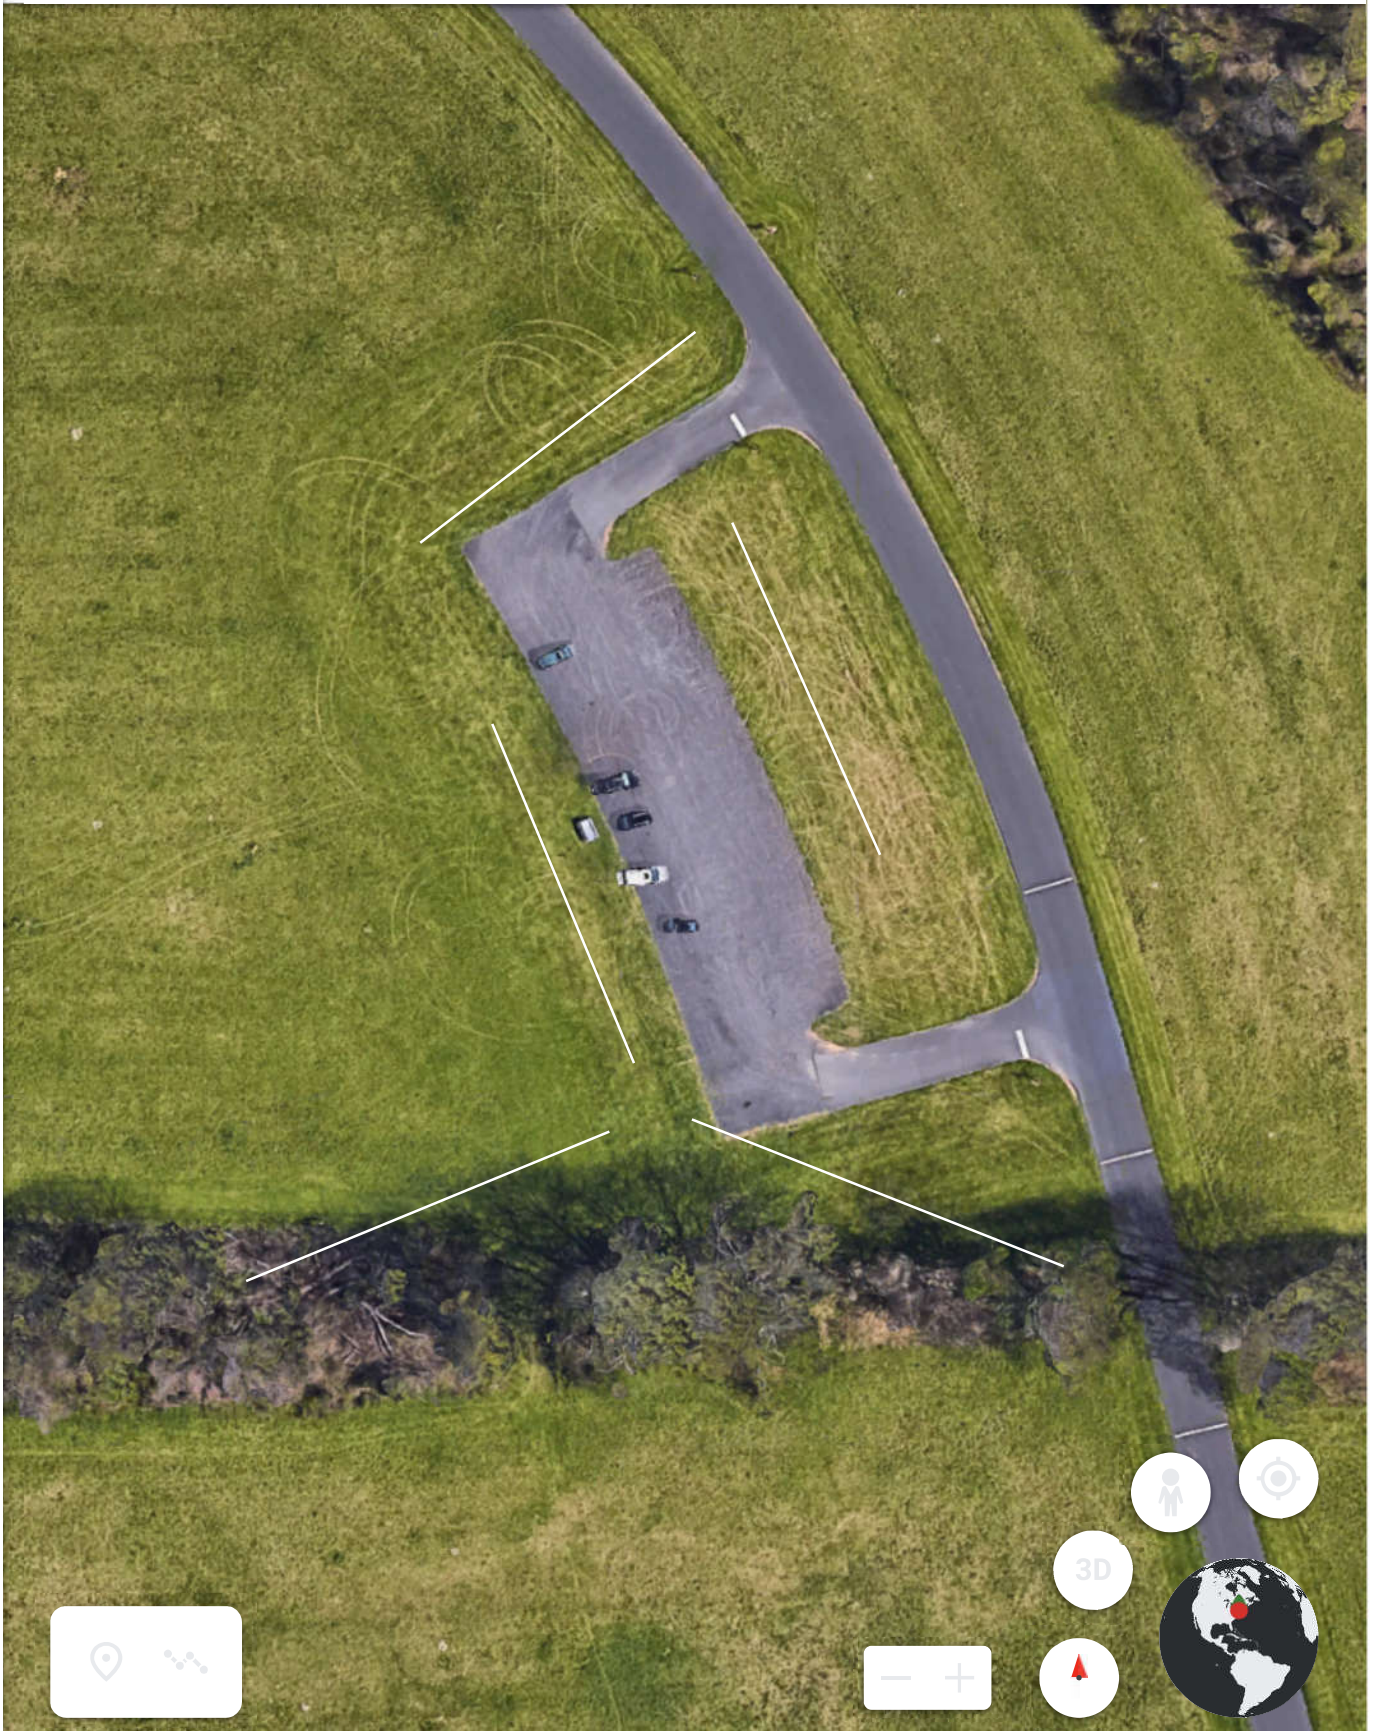

You are currently running an experimental version of Earth

[Learn more](#)

[Send feedback](#)

100%

Camera: 402 m 40°14'00"N 74°57'31"W

64 m